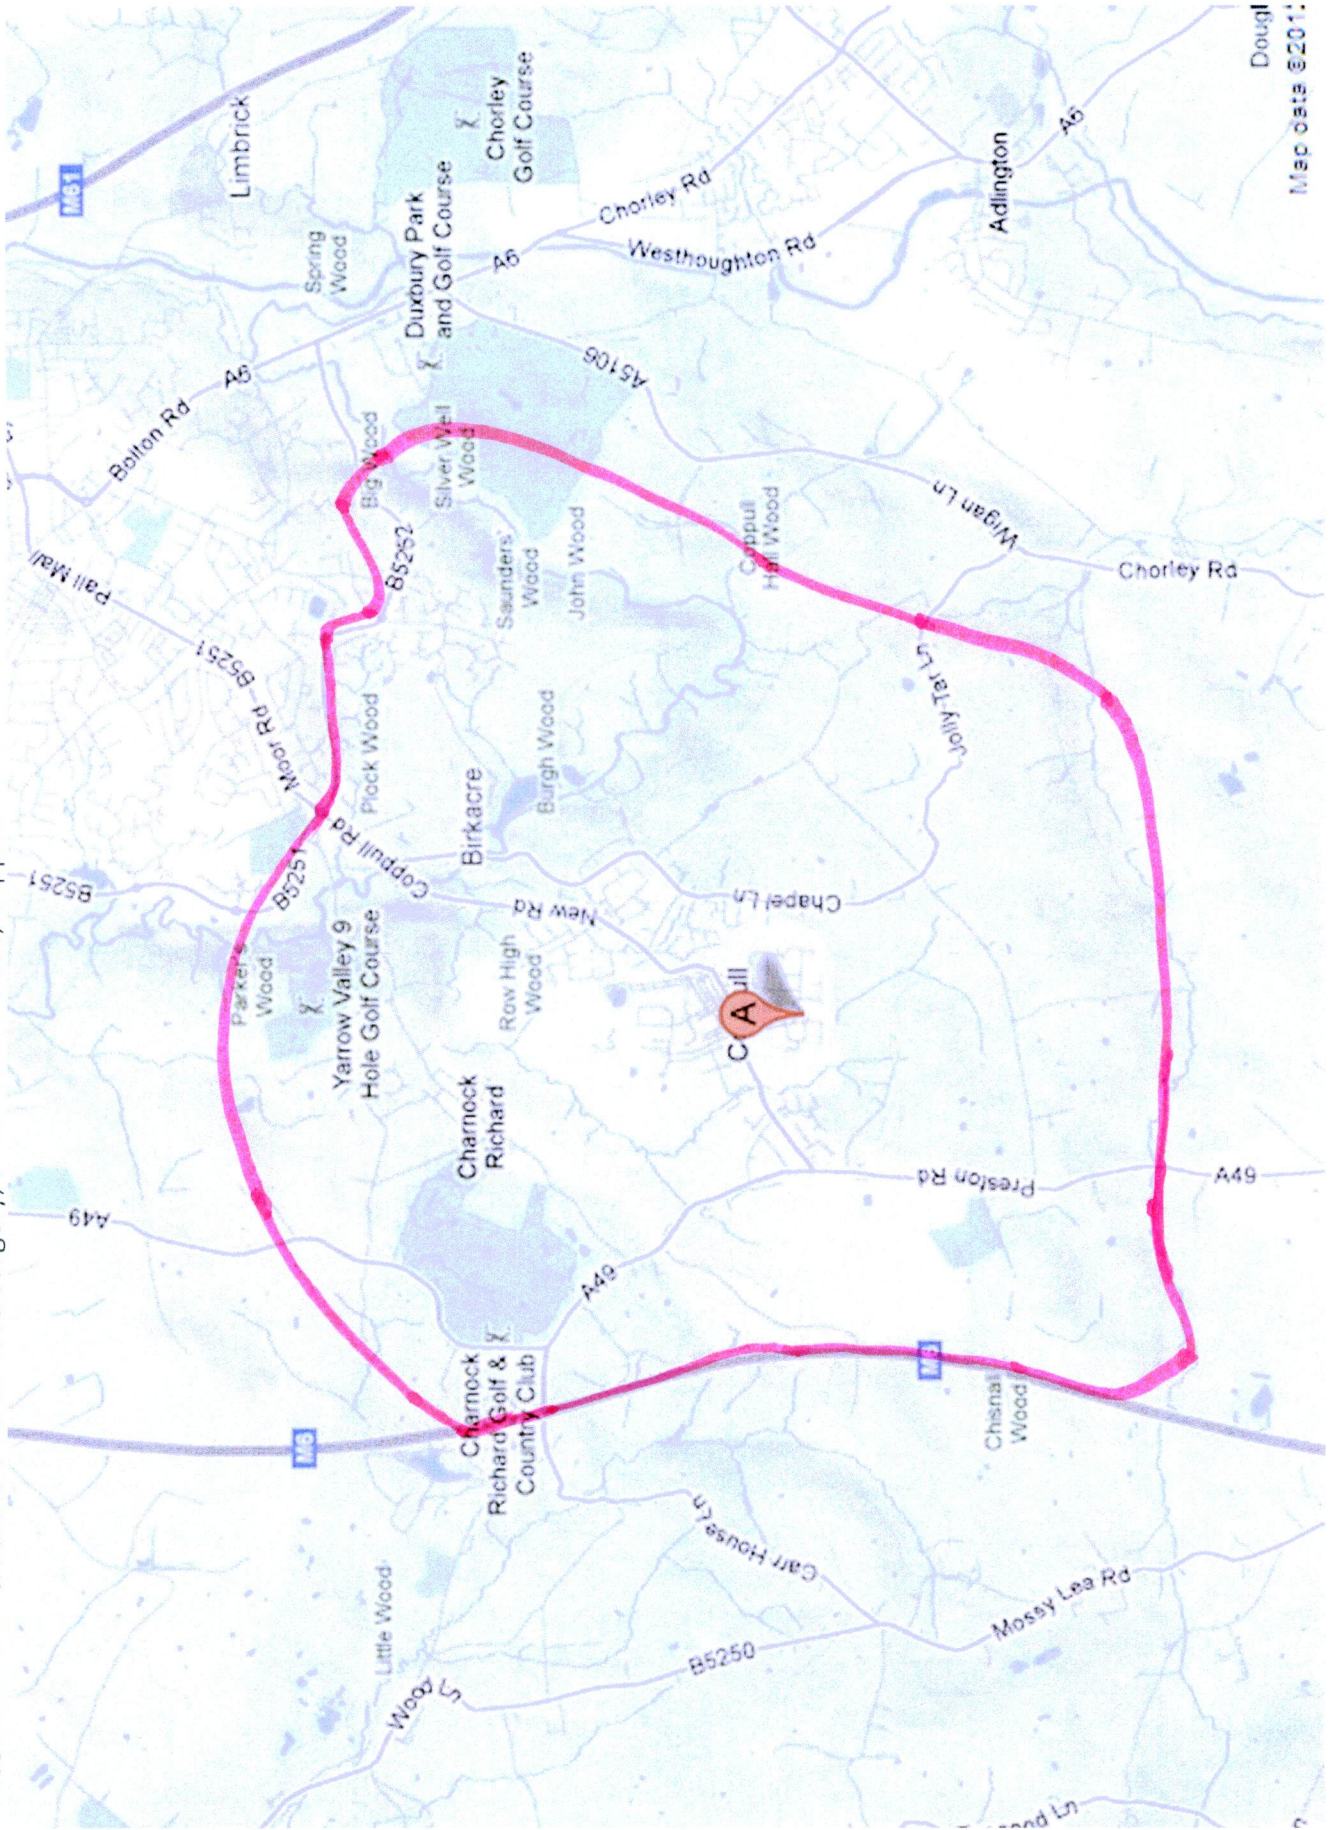

P81033 Dr Brown & Partners Acreswood Surgery, 5 Acreswood Close, Coppull PR7 5EJ

Map data ©2011
Doughl